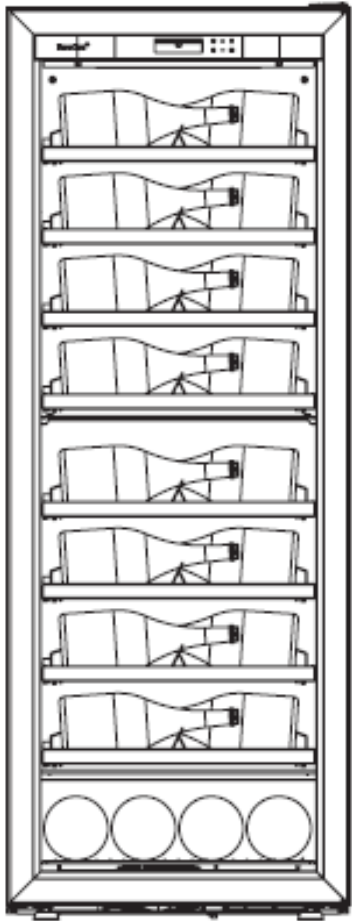

TOTAL capacity 35 bottles

3 sliding shelves x 6 magnums
= 18 magnums + 4 magnums at the bottom

TOTAL capacity 22 magnums

OTHER EXAMPLES 'à la carte'

1 fixed shelf x 5 magnums
5 sliding shelves x 6 magnums
= 35 bottles + 4 magnums at
the bottom

TOTAL capacity 39 magnums

3 fixed shelves x 8 bottles
= 24 bottles + 11 bottles at
the bottom

TOTAL capacity 35 bottles

2 fixed shelves x 8 bottles
4 sliding shelves x 8 bottles
= 48 bottles + 11 bottles at
the bottom

TOTAL capacity 59 bottles

OTHER EXAMPLES 'à la carte'

8 sliding shelves x 6
magnums
= 48 magnums + 4 magnums
at the bottom

**TOTAL capacity 52
magnums**

1 fixed shelf x 8 bottles
= 8 bottles + 11 bottles at
the bottom