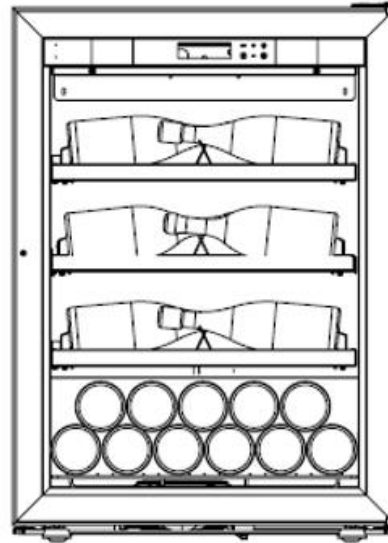

SHELF PACKS AVAILABLE

PRESENTATION LUX PACK – Standard bottles

1 fixed shelf x 8 bottles
7 sliding shelves x 8 bottles

= 64 bottles + 11 bottles at the bottom

TOTAL capacity 75 bottles

PRESENTATION LUX PACK - Magnum

1 fixed shelf x 5 magnums
1 sliding shelf x 6 magnums
5 sliding shelves x 8 standard bottles

= 51 bottles + 11 bottles at the bottom (or 4 magnums)

TOTAL capacity 62 bottles

SHELF PACKS AVAILABLE

PREMIUM PACK (full sliding) – Standard bottles

10 sliding shelves x 8 bottles

= 80 bottles + 11 bottles at the bottom

TOTAL capacity 91 bottles

SHELF PACKS AVAILABLE

PREMIUM PACK
(full sliding) - Standard or Magnum

3 sliding shelves x 8 bottles
= 24 bottles + 11 bottles at the bottom

TOTAL capacity 35 bottles

3 sliding shelves x 6 magnums
= 18 magnums + 4 magnums at the bottom

TOTAL capacity 22 magnums

OTHER EXAMPLES 'à la carte'

1 fixed shelf x 5 magnums
5 sliding shelves x 6 magnums
= 35 bottles + 4 magnums at
the bottom