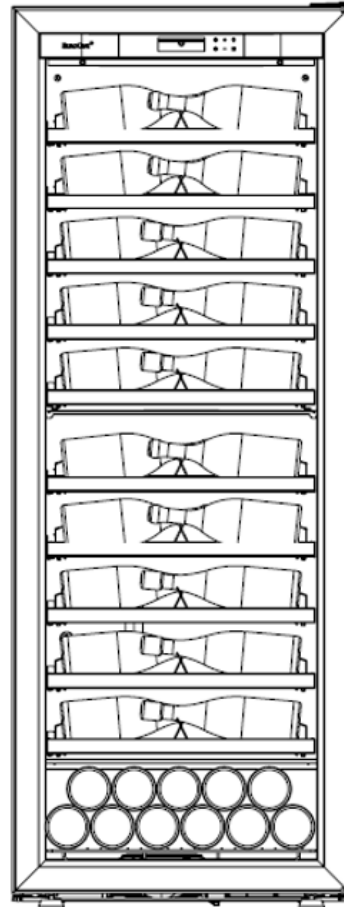

SHELF PACKS AVAILABLE

PRESENTATION LUX PACK – Standard bottles

1 fixed shelf x 8 bottles
7 sliding shelves x 8 bottles

= 64 bottles + 11 bottles at the bottom

TOTAL capacity 75 bottles

PRESENTATION LUX PACK - Magnum

1 fixed shelf x 5 magnums
1 sliding shelf x 6 magnums
5 sliding shelves x 8 standard bottles

= 51 bottles + 11 bottles at the bottom (or 4 magnums)

TOTAL capacity 62 bottles

SHELF PACKS AVAILABLE

PREMIUM PACK (full sliding) – Standard bottles

10 sliding shelves x 8 bottles

= 80 bottles + 11 bottles at the bottom

TOTAL capacity 91 bottles

SHELF PACKS AVAILABLE

PREMIUM PACK
(full sliding) - Standard or Magnum

3 sliding shelves x 8 bottles
= 24 bottles + 11 bottles at the bottom