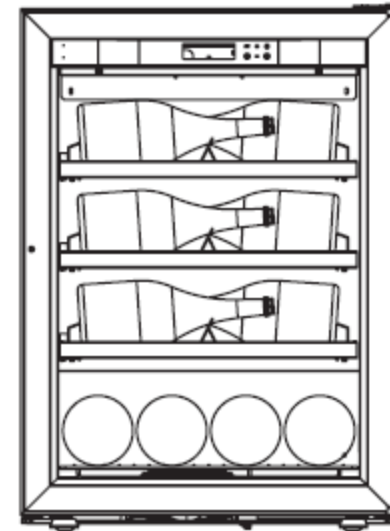

SHELF PACKS AVAILABLE

PRESENTATION LUX PACK – Standard bottles

1 fixed shelf x 8 bottles
7 sliding shelves x 8 bottles

= 64 bottles + 11 bottles at the bottom

TOTAL capacity 75 bottles

PRESENTATION LUX PACK - Magnum

1 fixed shelf x 5 magnums
1 sliding shelf x 6 magnums
5 sliding shelves x 8 standard bottles

= 51 bottles + 11 bottles at the bottom (or 4 magnums)

TOTAL capacity 62 bottles

SHELF PACKS AVAILABLE

PREMIUM PACK (full sliding) – Standard bottles

10 sliding shelves x 8 bottles

= 80 bottles + 11 bottles at the bottom

TOTAL capacity 91 bottles

SHELF PACKS AVAILABLE

PREMIUM PACK
(full sliding) - Standard or Magnum

3 sliding shelves x 8 bottles
= 24 bottles + 11 bottles at the bottom

TOTAL capacity 35 bottles

3 sliding shelves x 6 magnums
= 18 magnums + 4 magnums at the bottom

TOTAL capacity 22 magnums

OTHER EXAMPLES 'à la carte'

1 fixed shelf x 5 magnums
5 sliding shelves x 6 magnums
= 35 bottles + 4 magnums at
the bottom