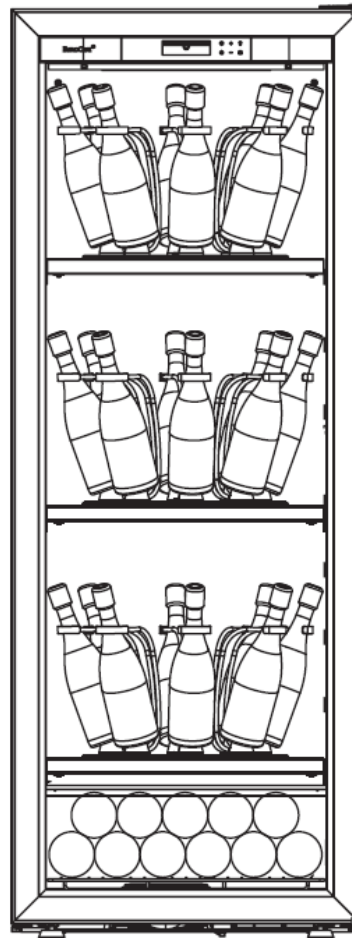

3 fixed shelves x 8 bottles
= 24 bottles + 11 bottles at
the bottom

TOTAL capacity 35 bottles