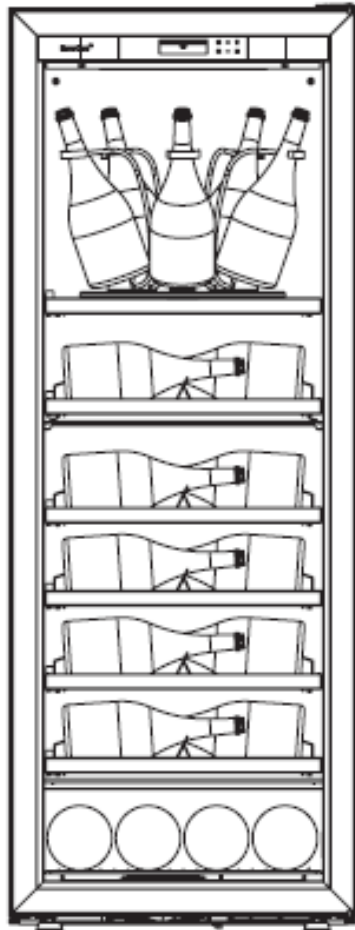

SHELF PACKS AVAILABLE

PRESENTATION LUX PACK – Standard bottles

1 fixed shelf x 8 bottles
7 sliding shelves x 8 bottles

= 64 bottles + 11 bottles at the bottom

TOTAL capacity 75 bottles

PRESENTATION LUX PACK - Magnum

1 fixed shelf x 5 magnums
1 sliding shelf x 6 magnums
5 sliding shelves x 8 standard bottles

= 51 bottles + 11 bottles at the bottom (or 4 magnums)

TOTAL capacity 62 bottles

SHELF PACKS AVAILABLE

PREMIUM PACK (full sliding) – Standard bottles

10 sliding shelves x 8 bottles

= 80 bottles + 11 bottles at the bottom

TOTAL capacity 91 bottles

SHELF PACKS AVAILABLE

PREMIUM PACK
(full sliding) - Standard or Magnum

3 sliding shelves x 8 bottles
= 24 bottles + 11 bottles at the bottom

TOTAL capacity 35 bottles

3 sliding shelves x 6 magnums
= 18 magnums + 4 magnums at the bottom

TOTAL capacity 22 magnums

OTHER EXAMPLES 'à la carte'

1 fixed shelf x 5 magnums
5 sliding shelves x 6 magnums
= 35 bottles + 4 magnums at
the bottom