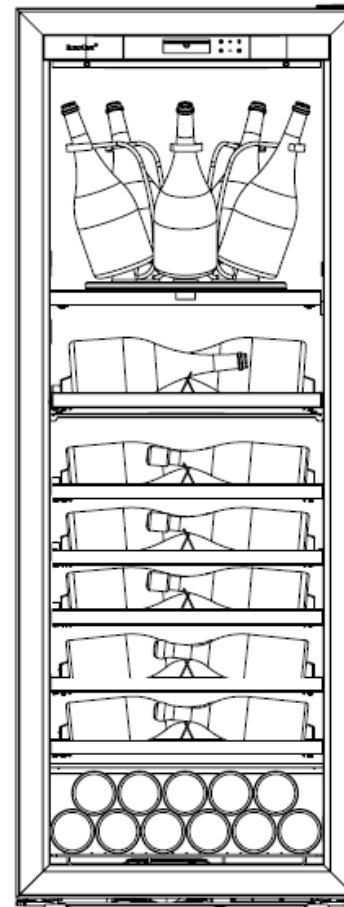

Capacité 52 magnum

1 clayette fixe x 8 bouteilles
+ 11 bouteilles dans le bas

Capacité 19 bouteilles

1 clayette fixe x 5 magnum
+ 4 magnum dans le bas

Capacité 9 magnum

THE CHAMPAGNE CABINET

SHELF PACKS/ CONFIGURATIONS

SHELF PACKS AVAILABLE

PRESENTATION LUX PACK – Standard bottles

1 fixed shelf x 8 bottles
7 sliding shelves x 8 bottles

= 64 bottles + 11 bottles at the bottom

TOTAL capacity 75 bottles

PRESENTATION LUX PACK - Magnum

1 fixed shelf x 5 magnums
1 sliding shelf x 6 magnums
5 sliding shelves x 8 standard bottles

= 51 bottles + 11 bottles at the bottom (or 4 magnums)

TOTAL capacity 62 bottles

SHELF PACKS AVAILABLE

PREMIUM PACK (full sliding) – Standard bottles