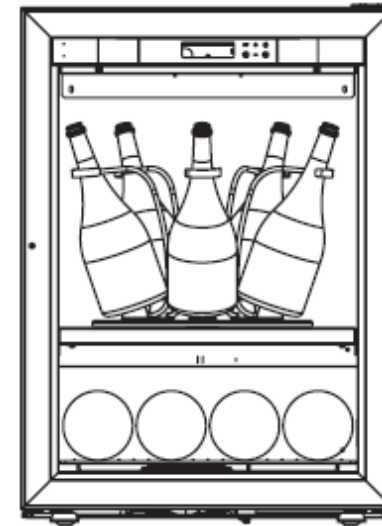

TOTAL capacity 39 magnums

3 fixed shelves x 8 bottles
= 24 bottles + 11 bottles at
the bottom

TOTAL capacity 35 bottles

2 fixed shelves x 8 bottles
4 sliding shelves x 8 bottles
= 48 bottles + 11 bottles at
the bottom

TOTAL capacity 59 bottles

OTHER EXAMPLES 'à la carte'

8 sliding shelves x 6
magnums
= 48 magnums + 4 magnums
at the bottom

**TOTAL capacity 52
magnums**

1 fixed shelf x 8 bottles
= 8 bottles + 11 bottles at
the bottom

TOTAL capacity 19 bottles

1 fixed shelf x 5 magnums
= 5 magnum + 4 magnum at
the bottom

TOTAL capacity 9 magnums