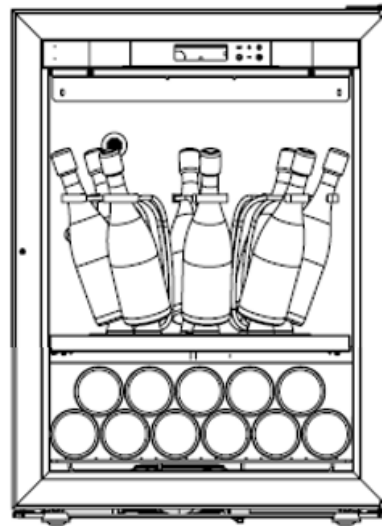

TOTAL capacity 35 bottles

3 sliding shelves x 6 magnums
= 18 magnums + 4 magnums at the bottom

TOTAL capacity 22 magnums

OTHER EXAMPLES 'à la carte'

1 fixed shelf x 5 magnums
5 sliding shelves x 6 magnums
= 35 bottles + 4 magnums at
the bottom

TOTAL capacity 39 magnums

3 fixed shelves x 8 bottles
= 24 bottles + 11 bottles at
the bottom

TOTAL capacity 35 bottles

2 fixed shelves x 8 bottles
4 sliding shelves x 8 bottles
= 48 bottles + 11 bottles at
the bottom

TOTAL capacity 59 bottles

OTHER EXAMPLES 'à la carte'

8 sliding shelves x 6
magnums
= 48 magnums + 4 magnums
at the bottom

**TOTAL capacity 52
magnums**

1 fixed shelf x 8 bottles
= 8 bottles + 11 bottles at
the bottom